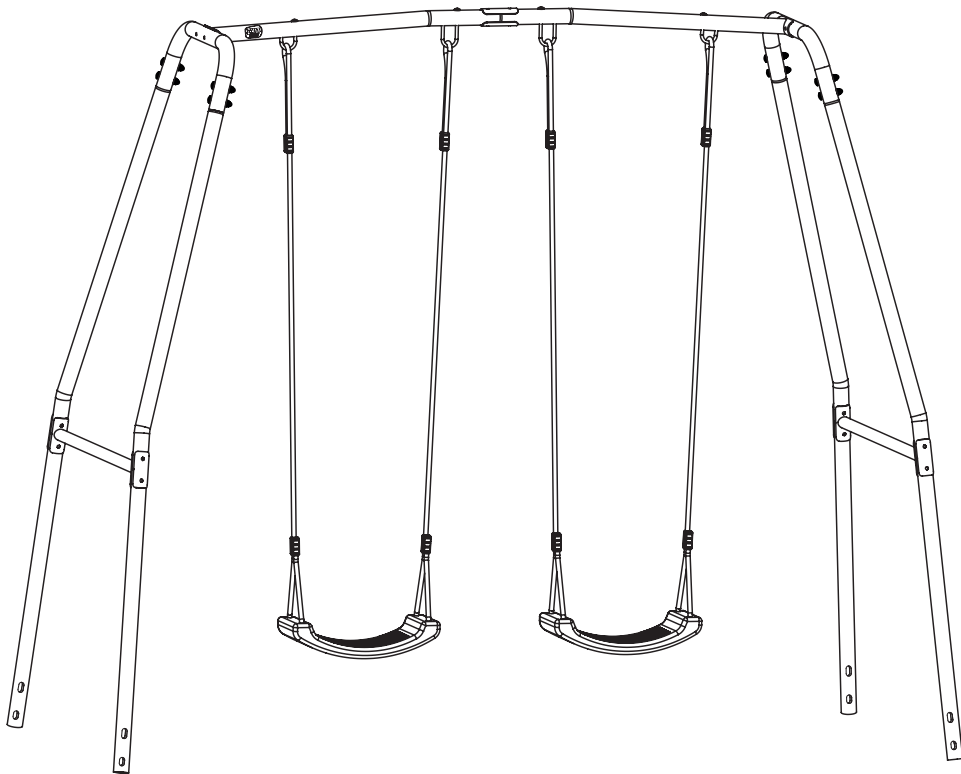

Ivy

EXIT Ivy Double Swing

 **WARNING**  
CHOKING HAZARD  
small parts  
**Adult assembly required**  
retain for future reference

# EXIT Ivy Double Swing

68.53.00.01 1x\*

68.53.00.02 1x

68.53.30.01 4x

68.53.30.02 4x

68.53.30.03 2x

68.53.30.04 2x

68.53.30.05 4x