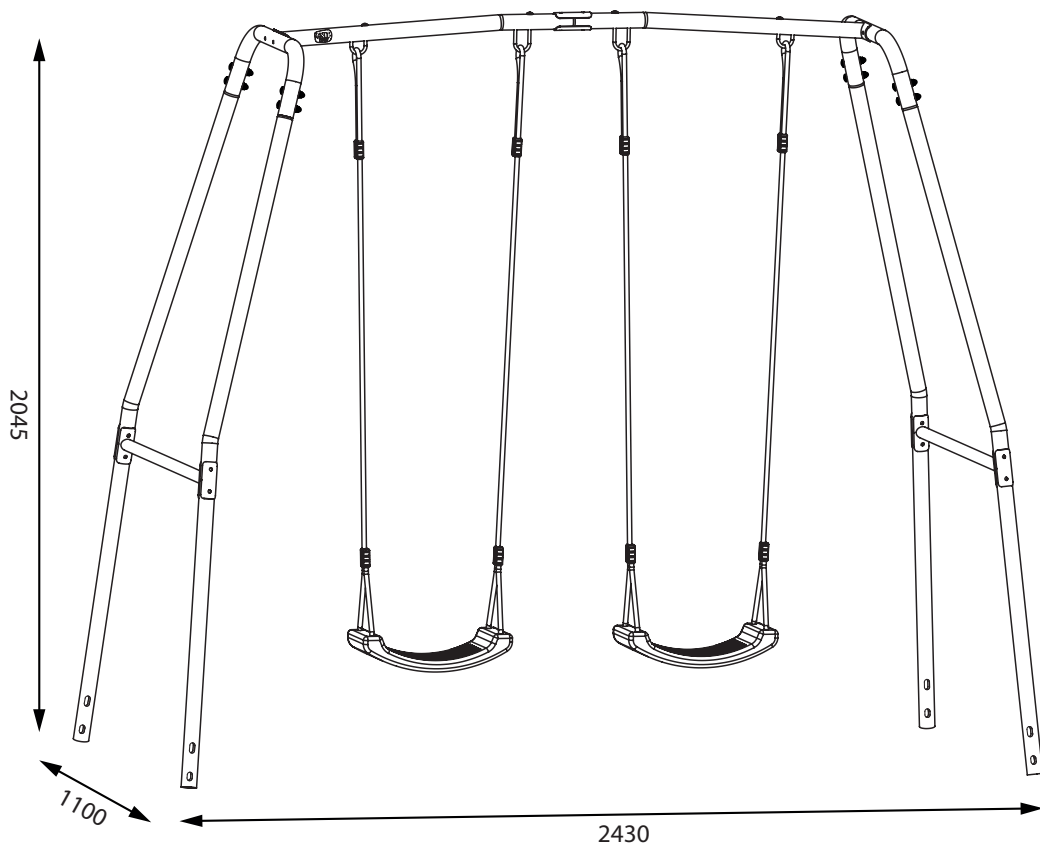

Ivy

EXIT Ivy Double Swing

 **WARNING**  
CHOKING HAZARD  
small parts  
**Adult assembly required**  
retain for future reference

# EXIT Ivy Double Swing

68.53.00.01 1x\*

68.53.00.02 1x

68.53.30.01 4x

68.53.30.02 4x

68.53.30.03 2x

68.53.30.04 2x

68.53.30.05 4x

68.53.30.06 4x

68.53.80.10 2x

68.53.80.01 4x

68.53.80.02 4x

M6x45 8x

M8x60 14x

M8x50 8x

M8 4x